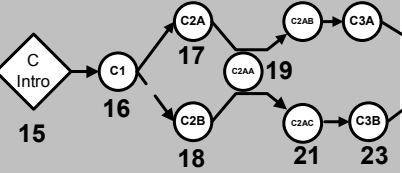

WING COMMANDER : PROPHECY

SECRET OPERATIONS:

Episode 1
Courage System

Episode 2
Ella System

Episode 3
Talos System

Episode 4
Cygnus System

Episode 5
Luyten System

Episode 6
(F) Sirius System
or
(G) Krieger System

Episode 7
Proxima System

—— WIN
- - - LOSE

8 Series (A - H) - 56 Missions Total
A, B, C, D, E, F, H - Total Missions = 48 Play Thru = 36
A, B, C, D, E, G, H - Total Missions = 48 Play Thru = 38

* If F2 or F4 are 'failed' then branch to F5B