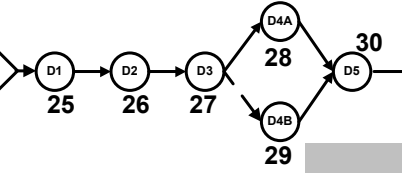

WING COMMANDER : PROPHECY

SECRET OPERATIONS:

Episode 1
Courage System

Episode 2
Ella System

Episode 3
Talos System

Episode 4
Cygnus System

Episode 5
Luyten System

Episode 6
(F) Sirius System
or
(G) Krieger System

Episode 7
Proxima System

—— WIN
- - - LOSE

8 Series (A - H) - 56 Missions Total
A, B, C, D, E, F, H - Total Missions = 48 Play Thru = 36
A, B, C, D, E, G, H - Total Missions = 48 Play Thru = 38

* If F2 or F4 are 'failed' then branch to F5B