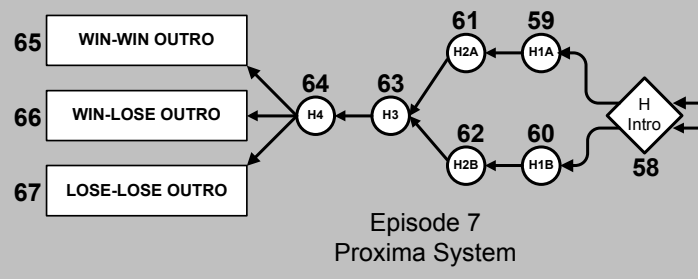

WING COMMANDER : PROPHECY

SECRET OPERATIONS:

Episode 1
Courage System

Episode 2
Ella System

Episode 3
Talos System

Episode 4
Cygnus System

Episode 5
Luyten System

Episode 6
(F) Sirius System
or
(G) Krieger System

Episode 7
Proxima System

—— WIN
- - - LOSE

8 Series (A - H) - 56 Missions Total
A, B, C, D, E, F, H - Total Missions = 48 Play Thru = 36
A, B, C, D, E, G, H - Total Missions = 48 Play Thru = 38

* If F2 or F4 are 'failed' then branch to F5B