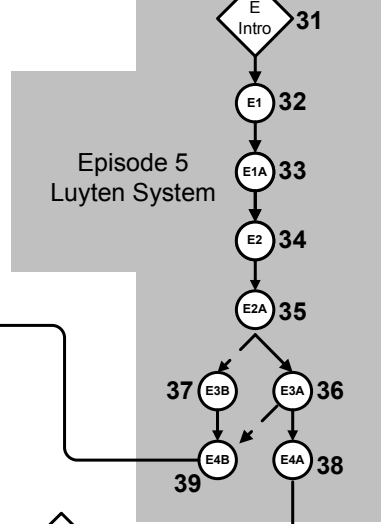

WING COMMANDER : PROPHECY

SECRET OPERATIONS:

Episode 1
Courage System

Episode 2
Ella System

Episode 3
Talos System

Episode 4
Cygnus System

Episode 5
Luyten System

Episode 6
(F) Sirius System
or
(G) Krieger System

Episode 7
Proxima System

—— WIN
- - - LOSE

8 Series (A - H) - 56 Missions Total
A, B, C, D, E, F, H - Total Missions = 48 Play Thru = 36
A, B, C, D, E, G, H - Total Missions = 48 Play Thru = 38

* If F2 or F4 are 'failed' then branch to F5B