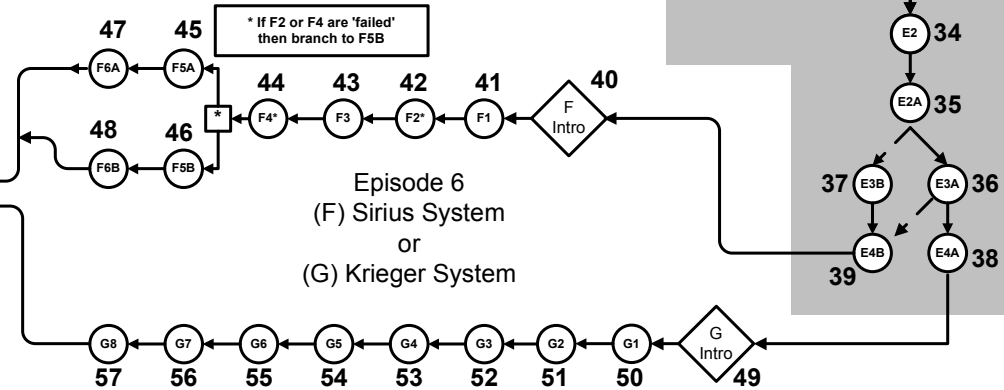

WING COMMANDER : PROPHECY

SECRET OPERATIONS:

Episode 1
Courage System

Episode 2
Ella System

Episode 3
Talos System

Episode 4
Cygnus System

Episode 5
Luyten System

Episode 6
(F) Sirius System
or
(G) Krieger System

Episode 7
Proxima System

—— WIN
- - - LOSE

8 Series (A - H) - 56 Missions Total
A, B, C, D, E, F, H - Total Missions = 48 Play Thru = 36
A, B, C, D, E, G, H - Total Missions = 48 Play Thru = 38

* If F2 or F4 are 'failed' then branch to F5B