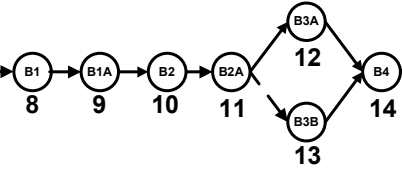

WING COMMANDER : PROPHECY

SECRET OPERATIONS:

Episode 1
Courage System

Episode 2
Ella System

Episode 3
Talos System

Episode 4
Cygnus System

Episode 5
Luyten System

Episode 6
(F) Sirius System
or
(G) Krieger System

Episode 7
Proxima System

—— WIN
- - - LOSE

8 Series (A - H) - 56 Missions Total
A, B, C, D, E, F, H - Total Missions = 48 Play Thru = 36
A, B, C, D, E, G, H - Total Missions = 48 Play Thru = 38

* If F2 or F4 are 'failed' then branch to F5B