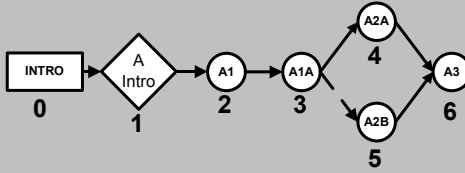

WING COMMANDER : PROPHECY

SECRET OPERATIONS:

Episode 1
Courage System

Episode 2
Ella System

Episode 3
Talos System

Episode 4
Cygnus System

Episode 5
Luyten System

Episode 6
(F) Sirius System
or
(G) Krieger System

Episode 7
Proxima System

—— WIN
- - - LOSE

8 Series (A - H) - 56 Missions Total
A, B, C, D, E, F, H - Total Missions = 48 Play Thru = 36
A, B, C, D, E, G, H - Total Missions = 48 Play Thru = 38

* If F2 or F4 are 'failed' then branch to F5B