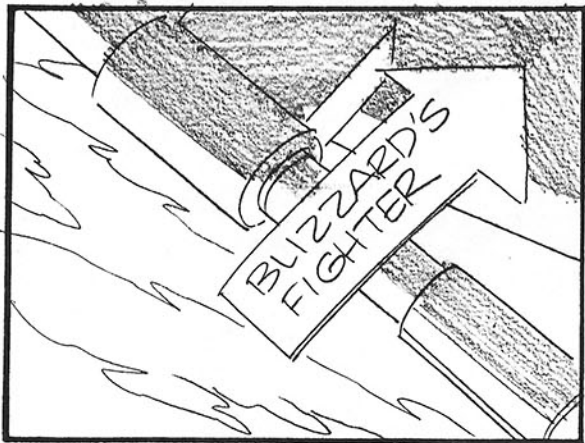

sc. 26E

CAMERA HOLDS POSITION,
BLIZZARD'S FIGHTER TEARS
AWAY AND LEAVES FRAME.

sc.