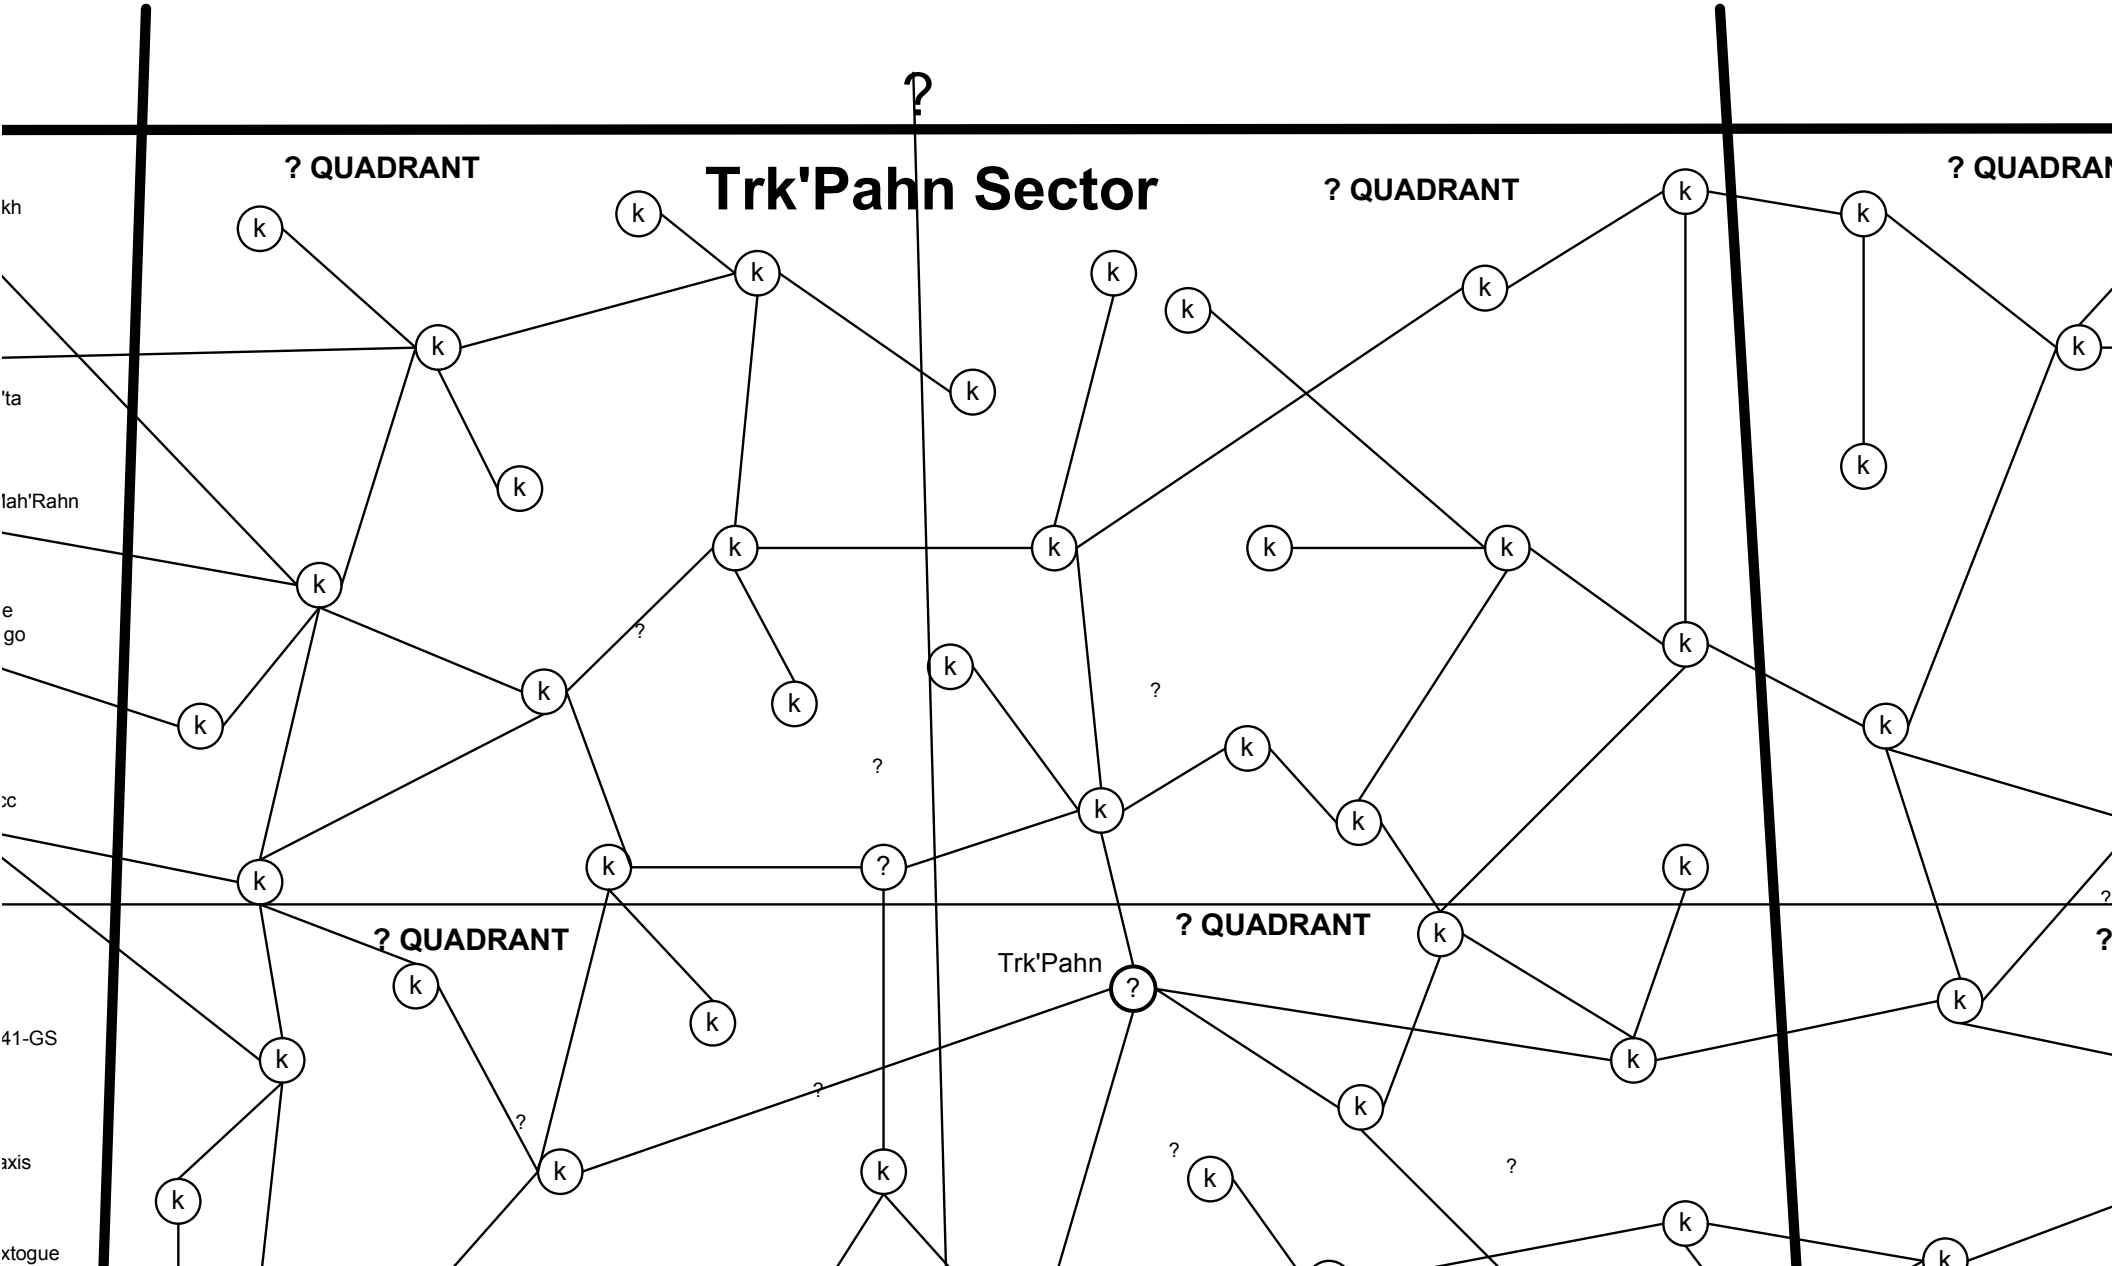

== UNDER CONSTR

RUCTION ==-----WING COMMANDE

R UNIVERSE MAP-----== UNDER C

CONSTRUCTION ==

? ? ? ? ? ?

NT

Vukar Tag Sector

? QUADRANT