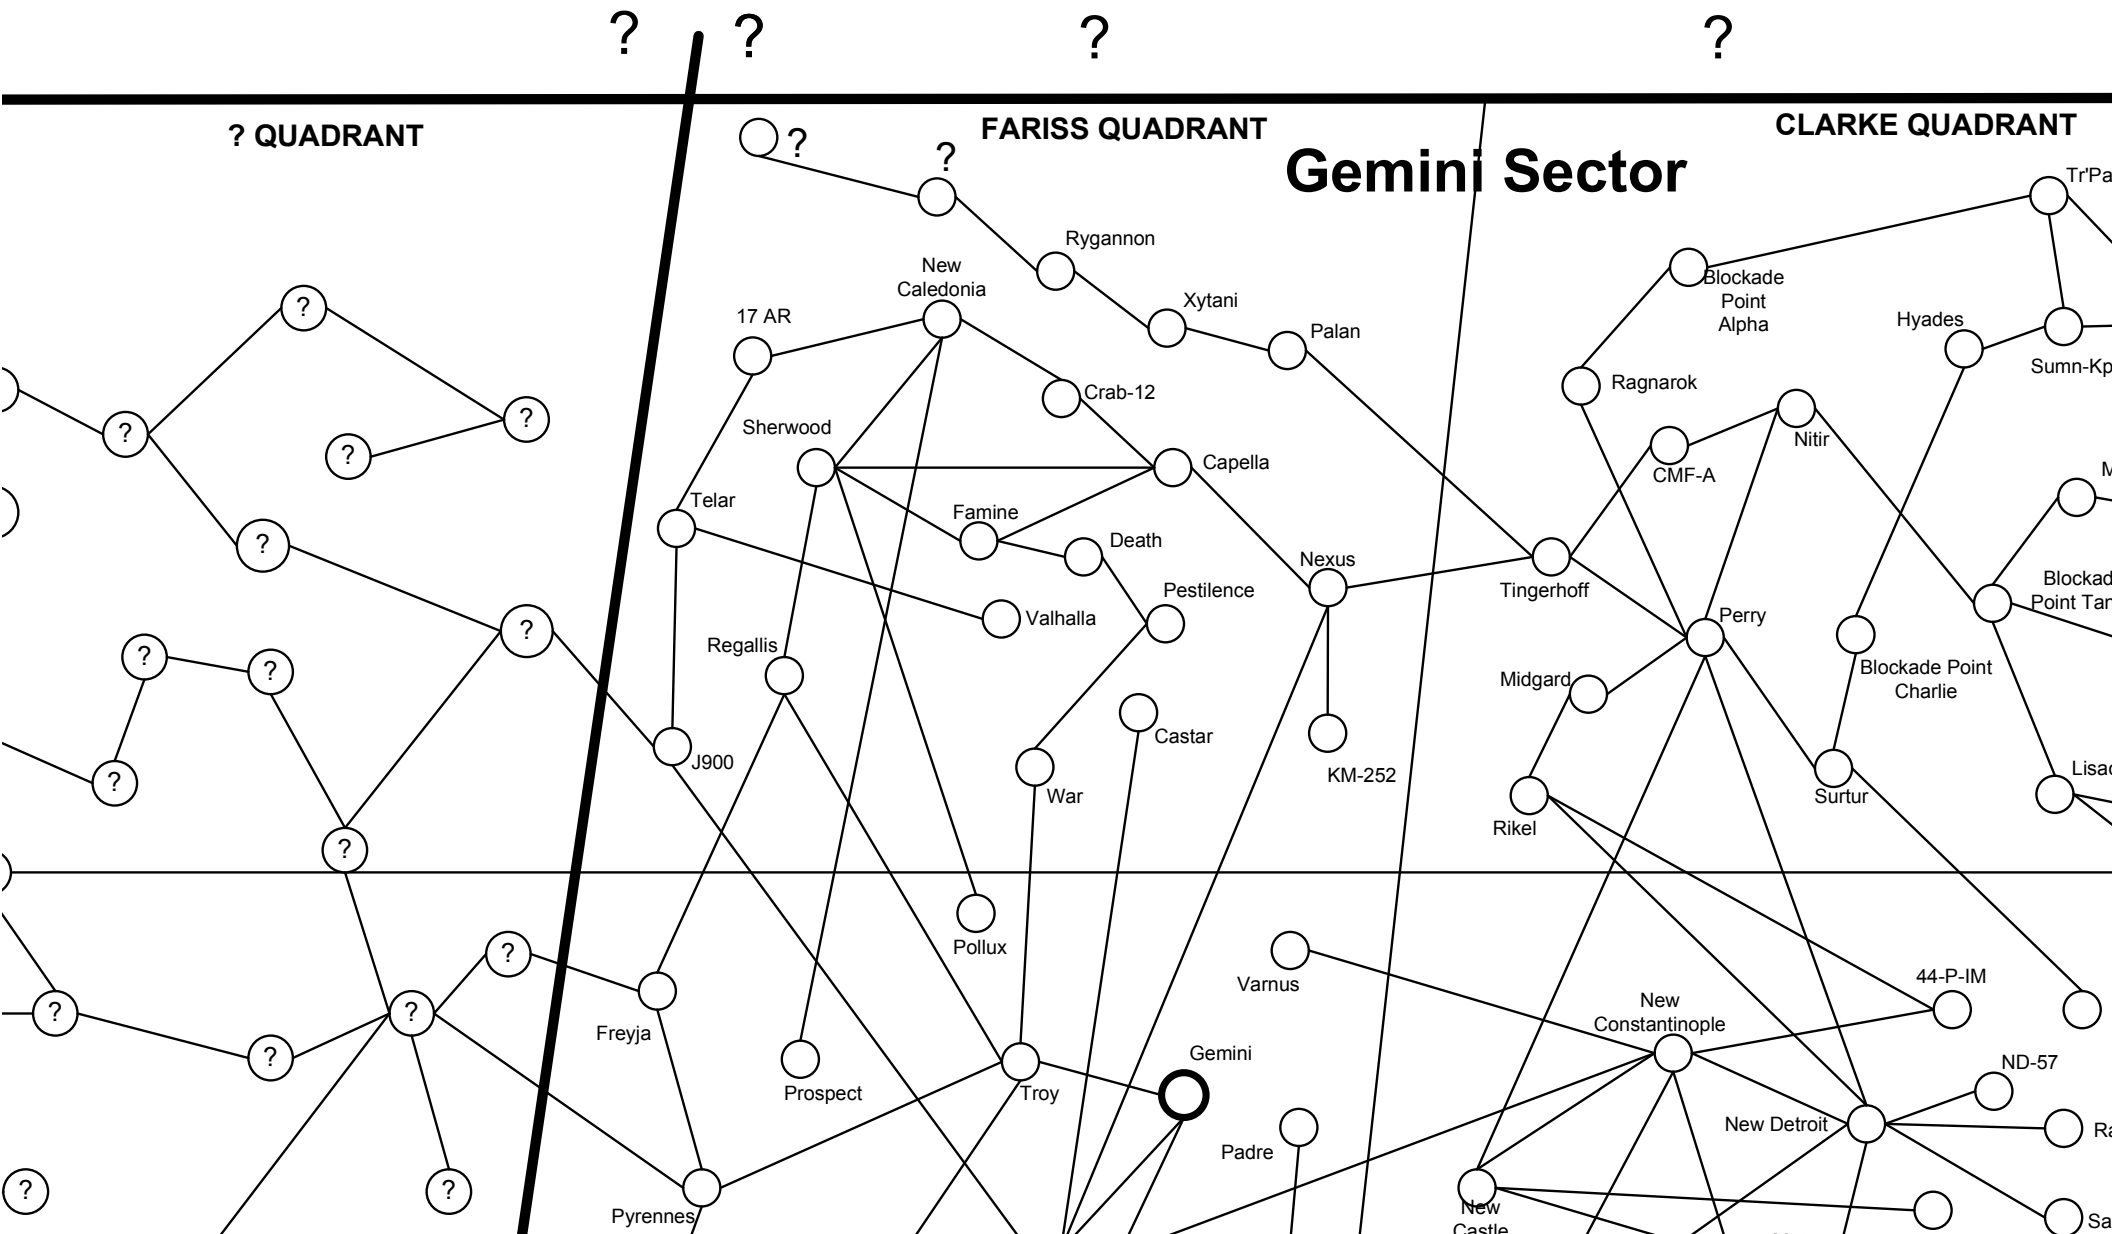

== UNDER CONSTR

RUCTION ==-----WING COMMANDE

R UNIVERSE MAP-----== UNDER C

CONSTRUCTION ==

? ? ? ? ? ?

NT

Vukar Tag Sector

? QUADRANT